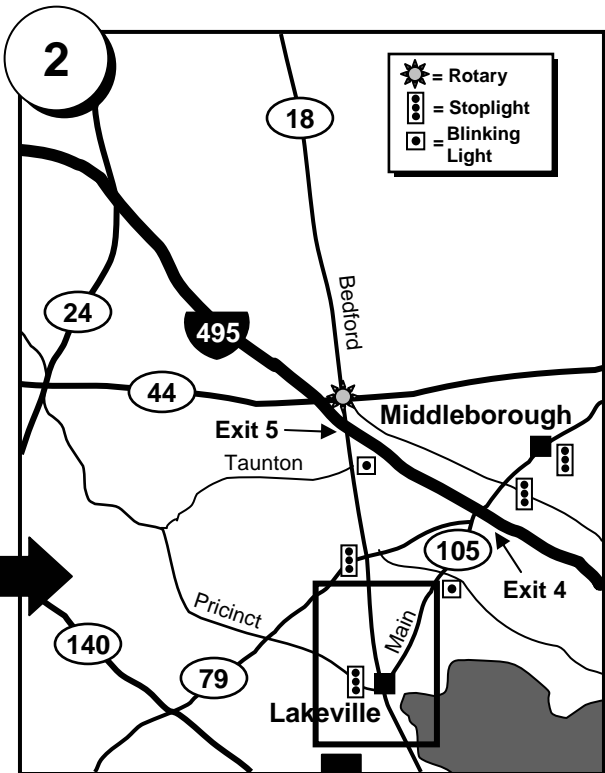

MeadowHaven
 18 Crooked Lane
 Lakeville, MA 02347

From Boston:

- 24 South
- 495 South (toward the Cape)
- Exit 5 (comes immediately after exit 6)
- Right onto Rt. 18 (Bedford St.)
- 3.0 miles
- Left onto Wilkie St. (new shopping center on corner)
- Bear Right at fork (Wilkie St. becomes Crooked Ln.)
- 4th House on Right (white house)

From the Cape:

- 495 North
- Exit 4
- Left onto Rt. 105 (Main St.)
- 2.7 miles
- Sharp Right onto Crooked Ln. (Looks like you're taking a right onto Old Main St.)
- 6th House on Left (white house)

From Providence:

- 24 North
- Rt. 44 Exit
- East on 44
- Cross over 495
- Enter Middleboro Rotary
- First Right onto Rt. 18 (Bedford St.)
- 3.0 miles
- Left onto Wilkie St. (new shopping center on corner)
- Bear Right at fork (Wilkie St. becomes Crooked Ln.)
- 4th House on Right (white house)